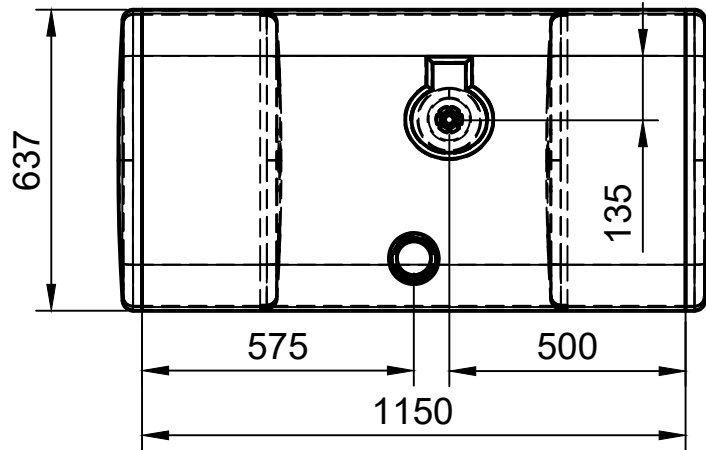

A (1:8)

1/2" MALE-FEMALE TREAD

**MERCEDES OEM: A3754701401 - A9424700401 -  
A9314700401 - A3754702801  
STEEL GALVANIZED: A9414700401 - A9414701001 -  
A3754701901 - A3754700501**

KOCAELI METAL DEPO  
+902623711442-46  
gokhan.tunali@kmd.com.tr  
www.kmd.com.tr

TITLE:  
554X637X1250 MERCEDES FUEL TANK

PRODUCT CODE: 5664125001	DATE:	LITER: 400 L
-----------------------------	-------	-----------------

DRAWN :	MATERIAL:		
APPROVED:	WEIGHT :	DWG NO: 56640011F	
CUSTOMER:	SCALE : 1:16	SHEET 1 OF 1	A4